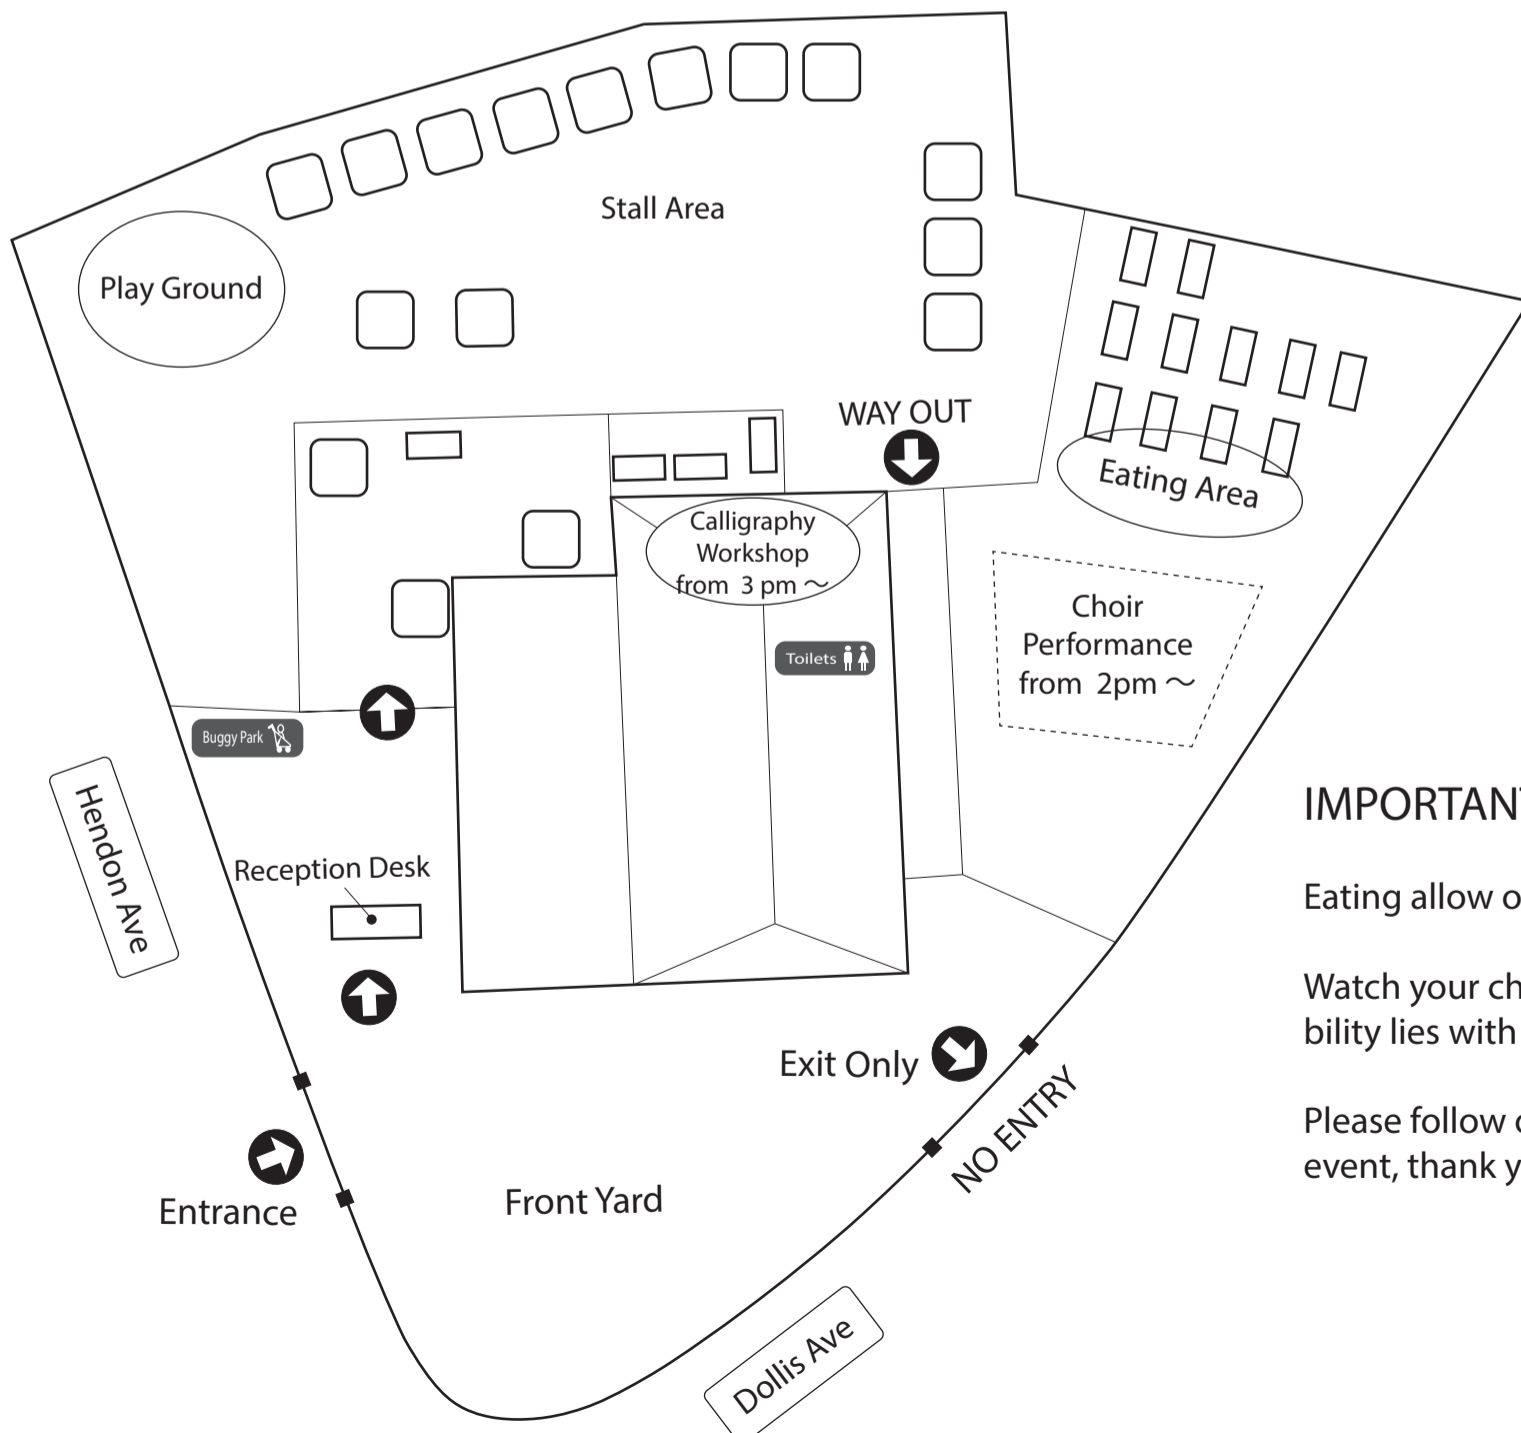

Sakura Fair Floor Map

Shop List

- 1 Kamakura
- 2 Peko Peko Pedlar
- 3 La petite poissonnerie
- 4 KOMOREBI
- 5 Fruit Mochi NANAKA
- 6 Gu Choki Pan
- 7 OKASHI to SWEETS
- 8 Mogu
- 9 Japanese Curry Bread - Kanazawa
- 10 Katsu by Dyce
- 11 Mama's Onigiri
- 12 HIDEN
- 13 Sakai Europe Ltd.

IMPORTANT NOTICE

Eating allow only at EATING AREA.

Watch your children at all times, all responsibility lies with you.

Please follow our staff guidance during the event, thank you.