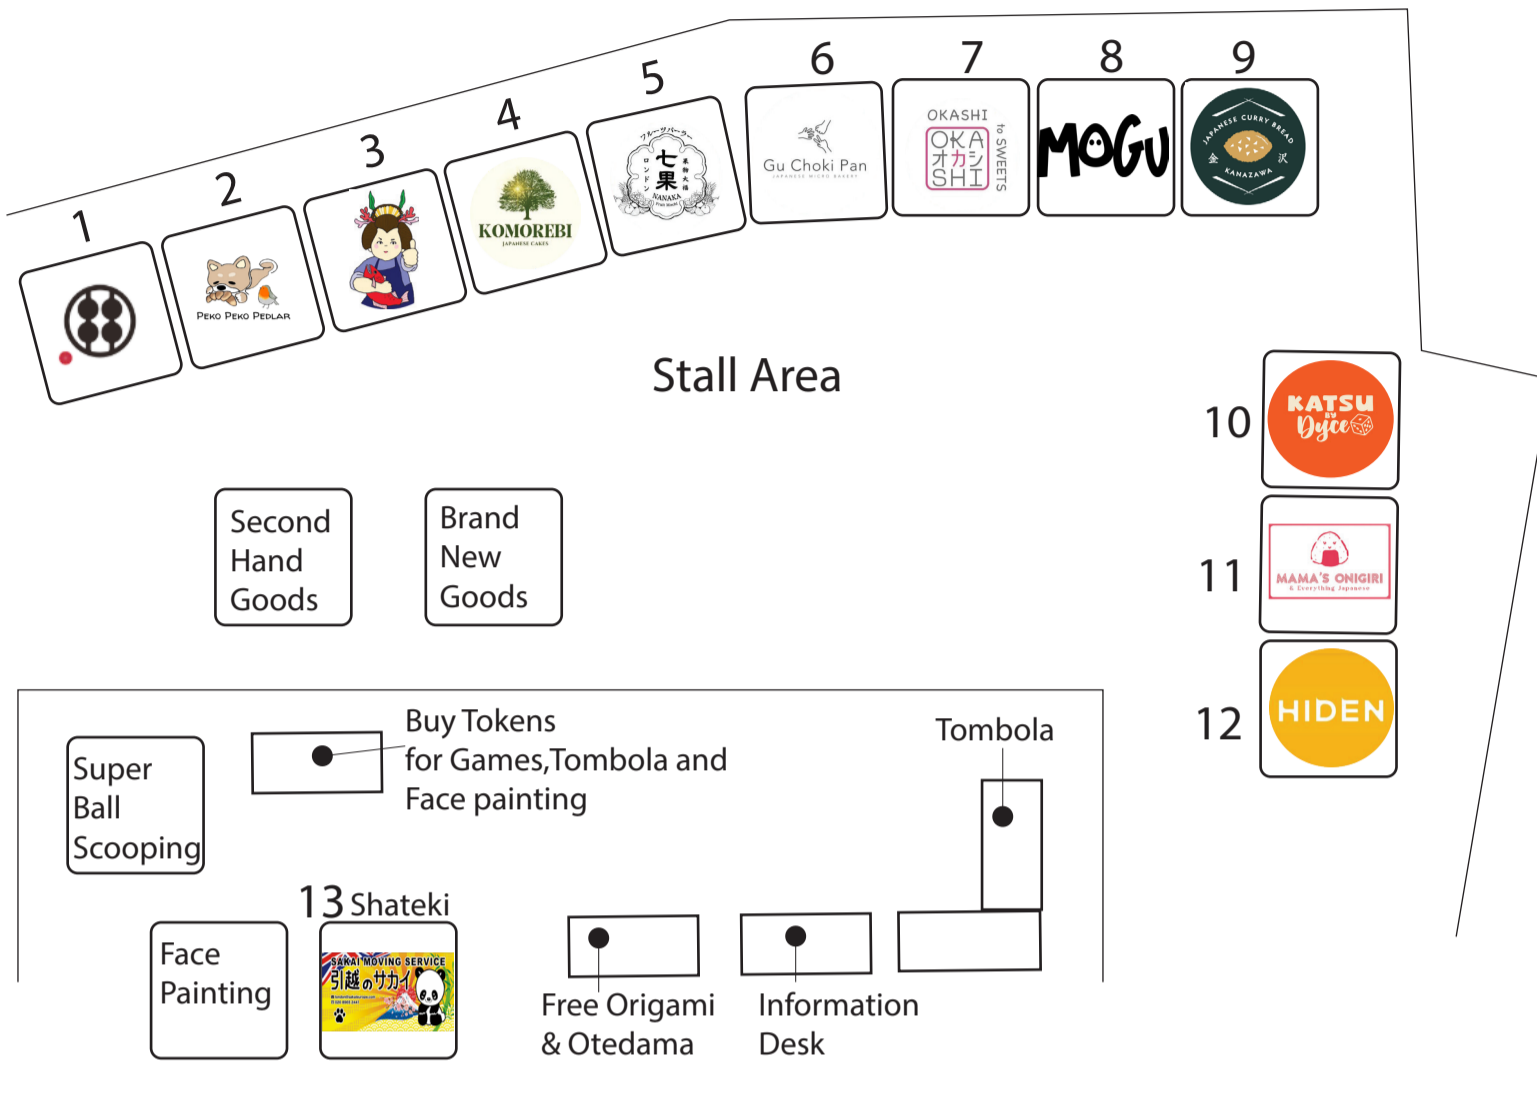

Sakura Fair Floor Map

Shop List

- 1 Kamakura
- 2 Peko Peko Pedlar
- 3 La petite poissonnerie
- 4 KOMOREBI
- 5 Fruit Mochi NANAKA
- 6 Gu Choki Pan
- 7 OKASHI to SWEETS
- 8 Mogu
- 9 Japanese Curry Bread - Kanazawa
- 10 Katsu by Dyce
- 11 Mama's Onigiri
- 12 HIDEN
- 13 Sakai Europe Ltd.

IMPORTANT NOTICE

Eating allow only at EATING AREA.

Watch your children at all times, all responsibility lies with you.

Please follow our staff guidance during the event, thank you.